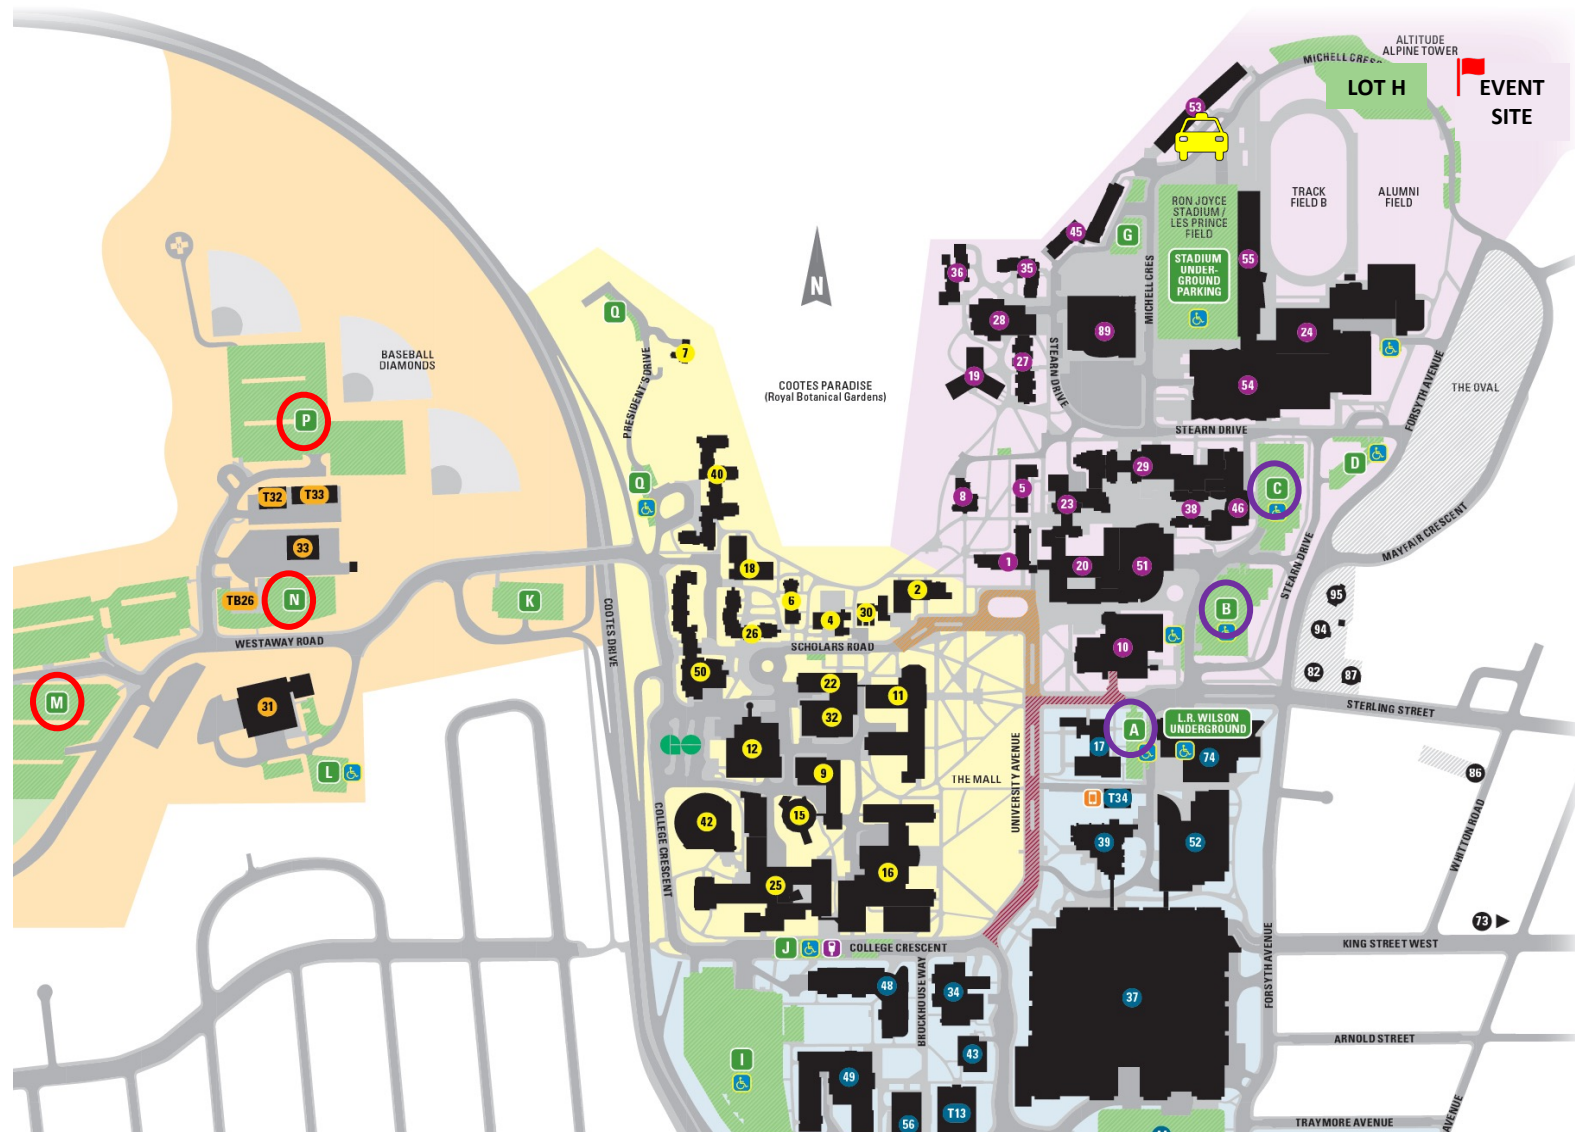

## EVENT DAY GUEST PARKING

Please note that parking spots in these lots are available on a first come first serve basis. Parking is limited on Campus and carpooling is recommended. The cost for parking is \$8 for the day.

- Preferred Guest Parking Lots (4-6 min walk to Camp)
  - LOT A
  - LOT B
  - LOT C
- Overflow Guest Parking Lots (15-17 min walk to Camp)
  - LOT M
  - LOT N
  - LOT P

## CAR SHARE/TAXI DROP OFF POINT

Guests planning to be dropped off to Camp should advise the driver to go to [Les Prince Hall](#) (Google Map location linked). From there it is a short walk to Camp.

# EVENT GOLF CART SHUTTLES

McMaster University will be providing a Golf Cart Service to support those who need transport assistance to Dorm Accommodations. The service will run on a continuous basis on Saturday between 11:00am and 9:00pm and Sunday between 4:15am and 9:30am.