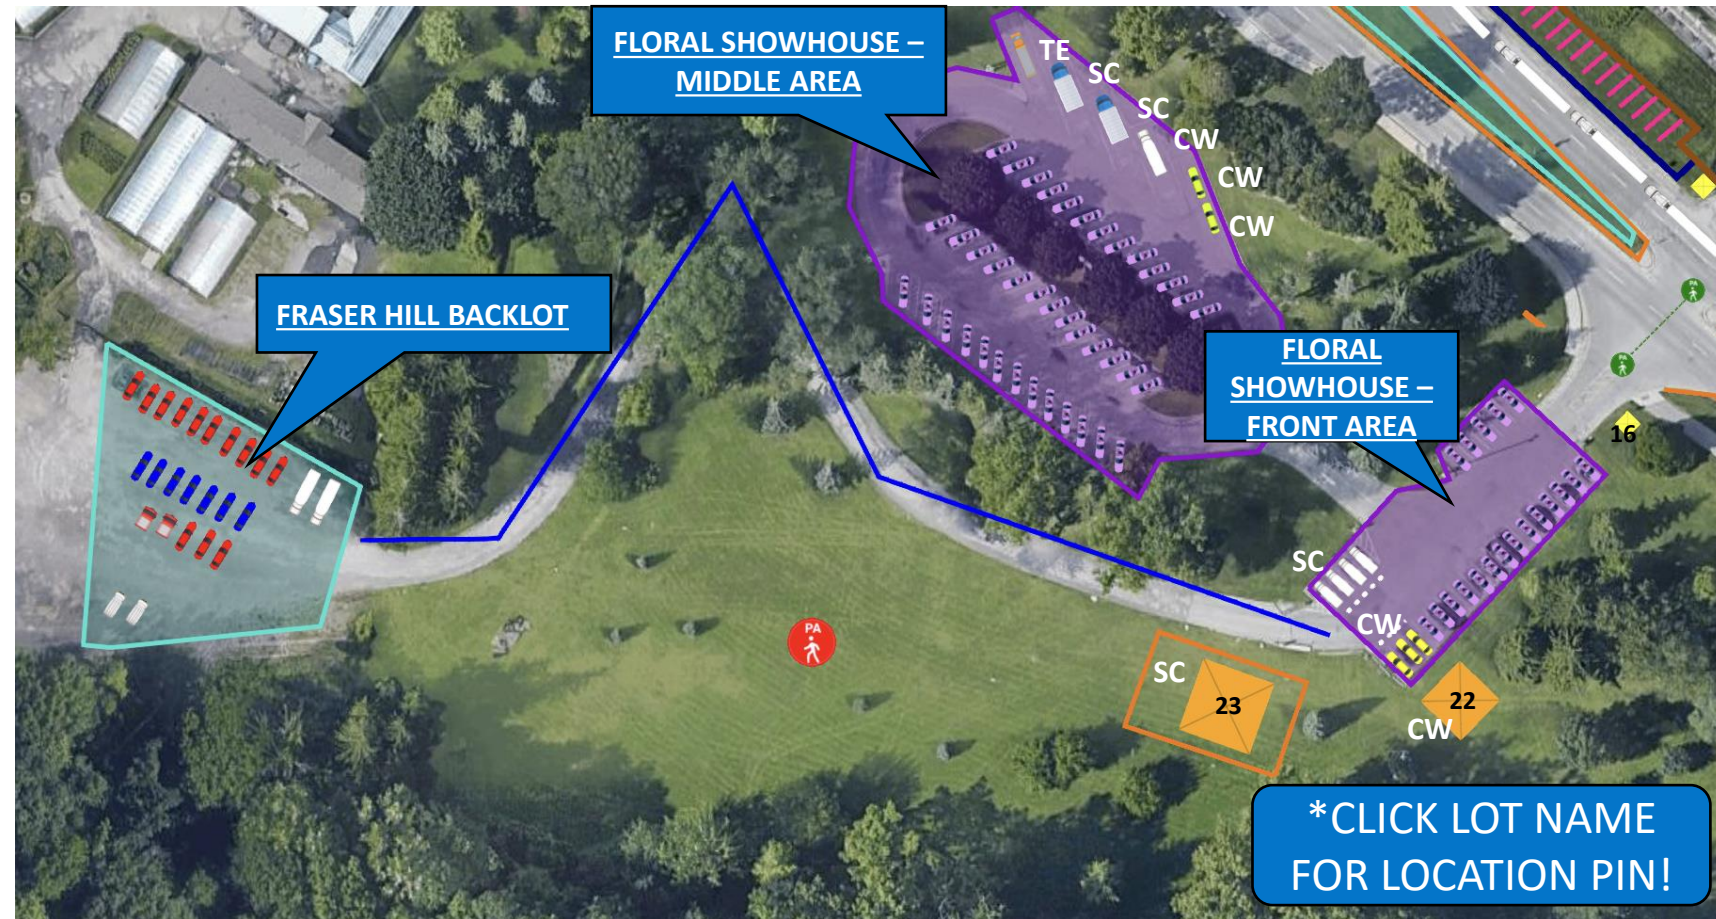

THE PRINCESS MARGARET
RIDE
TO CONQUER CANCER

NIAGARA PARKING SUMMARY

LOT	WHO CAN PARK HERE	FUNCTION
FLORAL SHOWHOUSE – FRONT	Riders (drop off only) + • Steve Cycle Paths (SC) • Cycle Warriors (CW)	<ul style="list-style-type: none"> • 5-minute drop-off/pick-up zone • Sponsorship parking
FLORAL SHOWHOUSE – MIDDLE	Riders (drop off only) + • Steve Cycle Paths (SC) • Cycle Warriors (CW) • Team Erin (TE)	<ul style="list-style-type: none"> • 5-minute drop-off/pick-up zone • Sponsorship parking
FRASER HILL BACKLOT	<ul style="list-style-type: none"> • Mosaic operational vehicles • PMCF • Photo + video teams • Odyssey Medical 	<ul style="list-style-type: none"> • Operational vehicles staging/parking • 30 vehicles maximum at any time

****Any vehicles that are parked without a VAPP or paid ticket in all lots are subject to being towed by Niagara Parks.**

LOT	WHO CAN PARK HERE	FUNCTION
RAPIDSVIEW PARKING LOT	<ul style="list-style-type: none"> Volunteers Riders and spectators Certain operational vehicles 	<ul style="list-style-type: none"> Longer paid event parking (same day and overnight) Volunteers will be offered VAPPs

****Any vehicles that are parked without a VAPP or paid ticket in all lots are subject to being towed by Niagara Parks.**