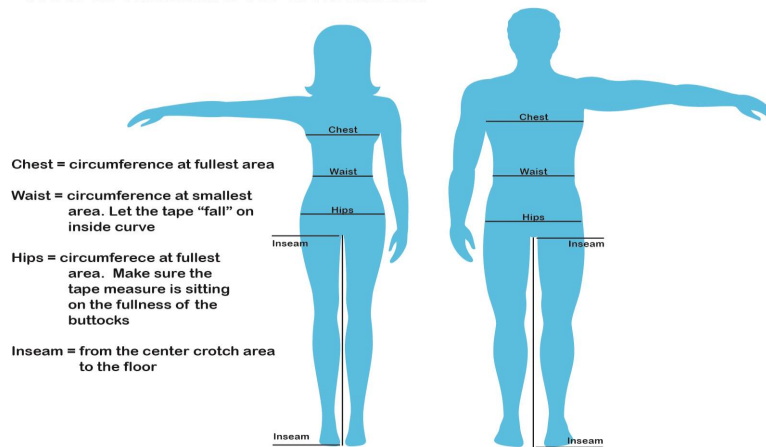

Feminine Fit Jakroo Sizing

	X-SMALL			SMALL			MEDIUM			LARGE			X-LARGE			2X-LARGE			3X-LARGE			
BODY SIZE MEASUREMENTS	Chest (in)	31	32	33	33	34	35	35	36	37	37	38	39	39	40	41	41	42	43	43	44	45
	Waist (in)	24	25	26	26	27	28	28	29	30	30	31	32	32	33	34	34	35	36	36	37	38
	Hips (in)	33	34	35	35	36	37	37	38	39	39	40	41	41	42	43	43	44	45	45	46	47
	Inseam (in)	29	29	29	30	30	30	30.5	30.5	30.5	31	31	31	32	32	32	32.5	32.5	32.5	32.5	32.5	32.5
Height (in)	5'2" and under			5'2" - 5'5"			5'5" - 5'8"			5'7" - 5'10"			5'9" - 5'11"			5'10"+			5'10"+			
BODY SIZE MEASUREMENTS	Chest (cm)	79	81	84	84	86	89	89	91	94	94	97	99	99	102	104	104	107	109	109	112	114
	Waist (cm)	61	64	66	66	69	71	71	74	76	76	79	81	81	84	86	86	89	91	91	94	97
	Hips (cm)	84	86	89	89	91	94	94	97	99	99	102	104	104	107	109	109	112	114	114	117	119
	Height (cm)	165 cm and under			163cm - 172cm			170cm - 180cm			178cm - 188cm			185cm - 193cm			190cm +			190cm +		

How to measure for a fit model